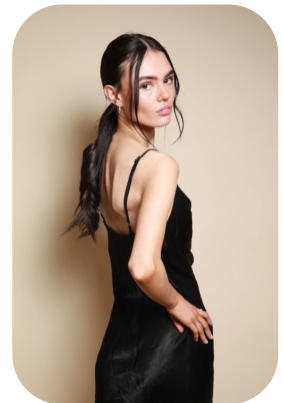

Additional Talents:
SWIM BIKE GYM FITNESS