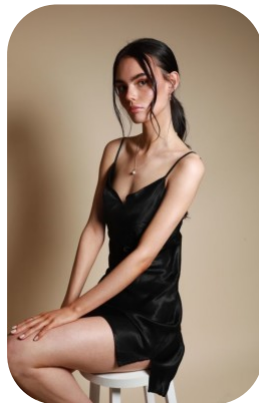

Additional Talents:
SWIM BIKE GYM FITNESS